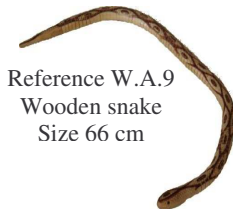

Reference W.A.10
Heart shaped box
Size 7 x 8 x 4 cm

Reference W.A.1
Wooden football and pedestal
Size 12 cm diameter
Pedestal 8 x 8 cm

Reference W.A.6
Hand carved tray
Size 35 x 29 x 2.5 cm

Reference W.A.4
Round wooden dish
Size 22 cm diameter

Reference W.A.11
Magic box with key
Size 14 x 10 x 10 cm

Reference W.A.5
Round dish and stand
Size Dish 22 cm diameter
Stand 41 x 13 x 11 cm

Reference W.A.2
Jewellery box
Size 14 x 10 x 10 cm

Reference W.A.7
Business card holder
Size 10 x 10 x 6 cm

Reference W.A.9
Wooden snake
Size 66 cm

All products are
Hand carved from
Thuya roots and
orange wood.

We can also help you to find more flexible sizes and will match your specific inquiry with our local artisan, particularly the jewellery box and other desktop furniture.