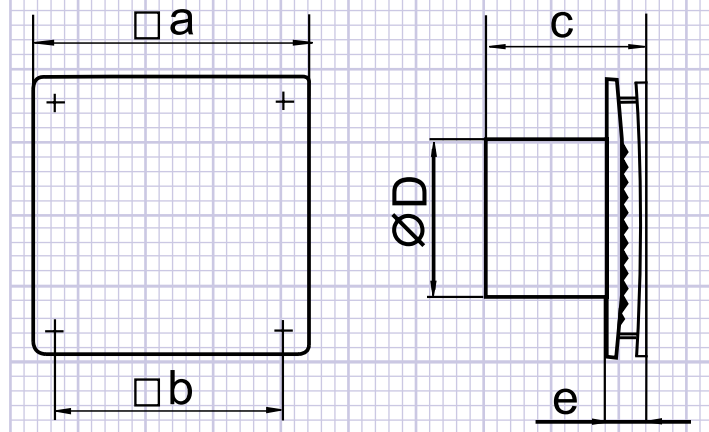

AXIAL FANS

VENTS 100/125/150 LD Series

- specially designed for ventilation of small and medium size rooms
- wall and ceiling mounting
- easy screw fastening
- ABS-plastic body
- possible mounting inside ventilating shafts and air ducts $\varnothing 100$ mm (125 LD - $\varnothing 125$ mm, 150 LD - $\varnothing 150$ mm)
- 7-blade silent impeller

VENTS LD

Specifications

Type	Voltage at 50 Hz, V	Power, W	Consumption current, A	r.p.m.	Extract capacity, m ³ /h	Air pressure, Pa	Noise level, dBA 3m	Weight, kg
100 LD	220-240	14	0,08	2400	88	33	33	0,6
125LD	220-240	16	0,10	2400	167	50	34	0,74
150 LD	220-240	24	0,13	2400	265	78	37	0,96

Dimensions, mm

Type	a	b	c	D	e
100 LD	150	108	126	100	30
125 LD	176	113	132	125	32
150 LD	205	165	153	150	36

① 100 LD

② 125 LD

③ 150 LD