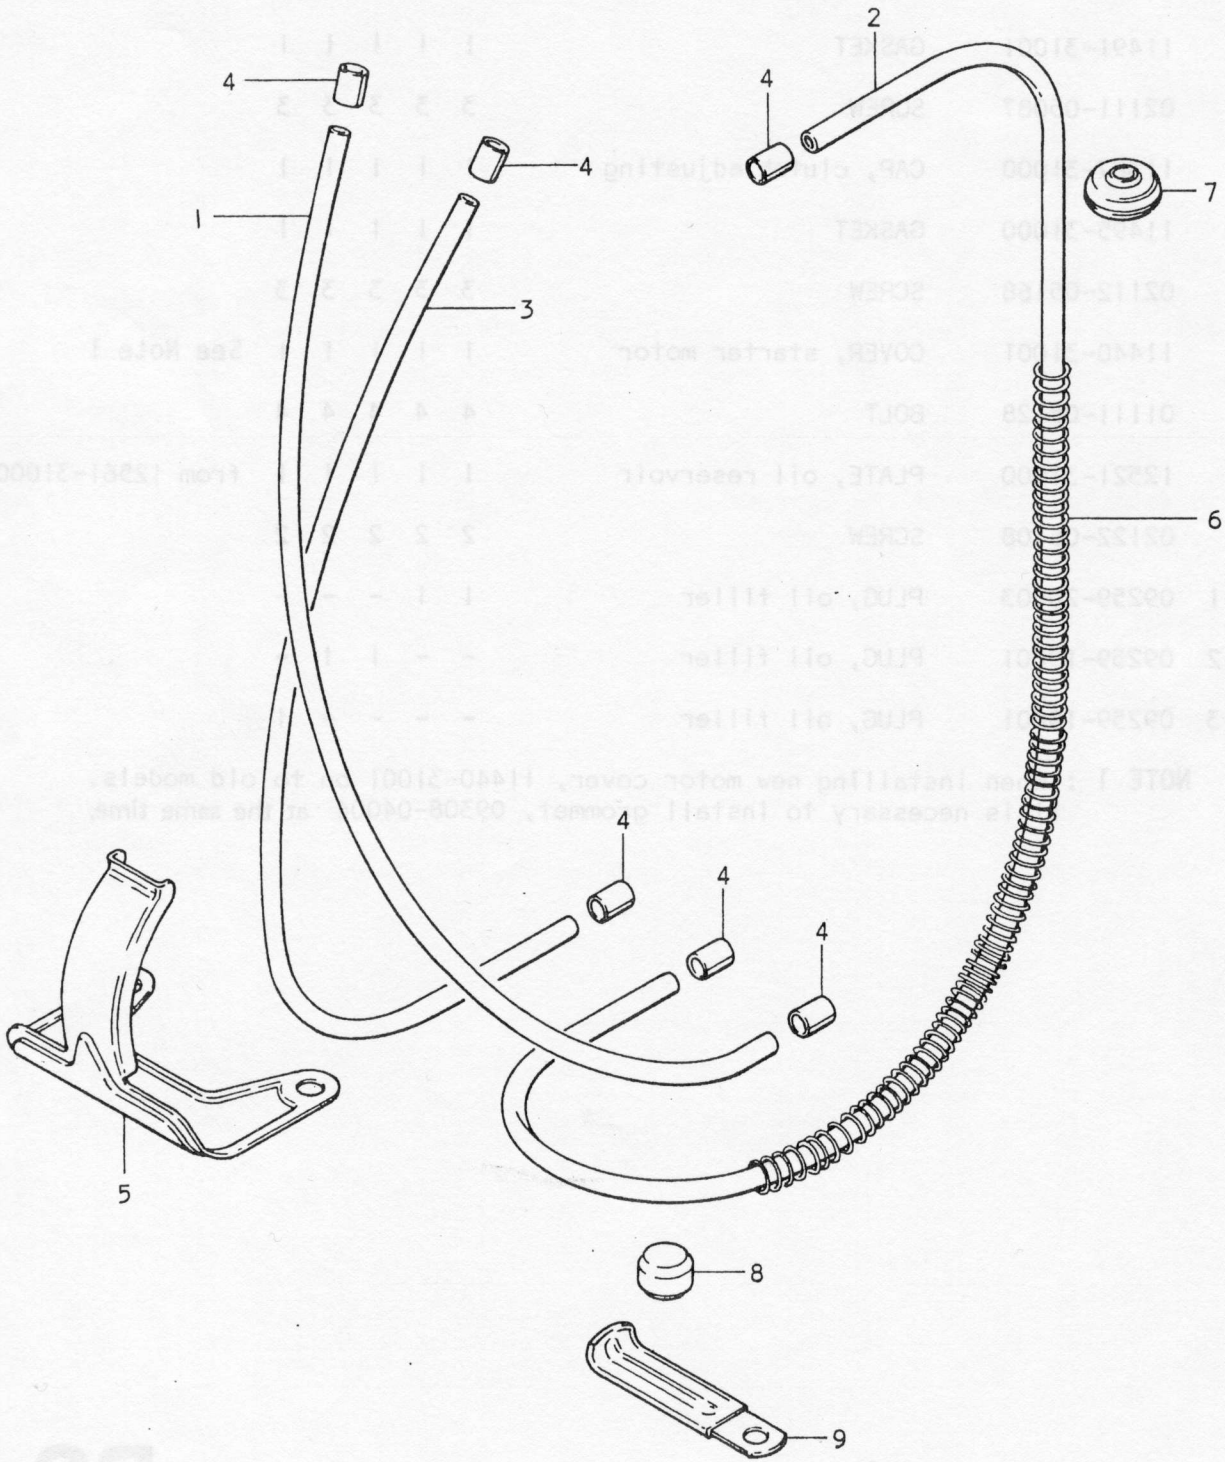

FIG. 4 S.R.I.S. HOSE

FIG.4 S.R.I.S. HOSE

Ref.No.	Part No.	Description	Q'ty					Remarks
			K	L	M	A	B	
1	09343-02006	HOSE, S.R.I.S. (1)	1	1	1	1	-	2x5x395 to 09343-02009
2	09343-02009	HOSE, S.R.I.S. (2)	1	1	1	1	3	2x5x600 F.No.31253v
3	09343-02005	HOSE, S.R.I.S. (3)	1	1	1	1	-	2x5x240 to 09343-02009 2pcs:~F.No.31252
4	09401-04401	CLIP	6	6	6	6	6	from 09410-00042
5	11446-31000	COVER, S.R.I.S. hose holder	1	1	1	1	1	
6	16871-31000	PROTECTOR, S.R.I.S. hose (2)	1	1	1	1	1	F.No.31253v
7	09308-04004	GROMMET	1	1	1	1	1	
8	11151-18620	PAD, rubber	1	1	1	1	1	
9-1	09403-00069	CLAMP	1	1	-	-	-	
9-2	09404-06402	CLAMP	-	-	1	1	1	

S.R.I.S.: Suzuki Recycle Injection System

B9