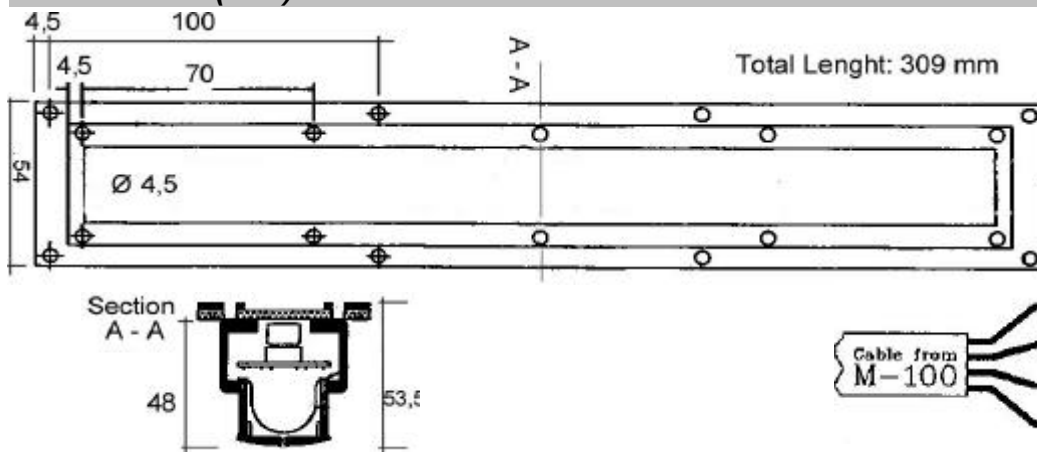

EEx LIGHT COLUMN INDICATOR

KING M - 100

Customer Itemno.:

Customer ID name:

Description

Large scale indicator - 254 mm
 LED-technique
 Very high efficiency of the luminous source
 LED-colours compound as desired in red, green
 or in a combination of red and green
 Scaling: Simple or double - vertical or horizontal
 Standard scale: 0 - 100% vertical
 Resolution: 100 segments
 Easy mounting and connection

Specifikations:

Powersupply:	24V DC
Power consumption:	green/red LED`s: 300mA
Signal input (selectable):	4-20mA ($R_L < 300 \Omega$) 0-20mA ($R_L = 100 \Omega$)
Enclosure:	Black anodized aluminium
Protection:	IP65
Dimensions	Length of light column: 254 mm
	With of light column: 5 mm
	Frontframe 309 x 54 mm
	Depth including connector 48 mm
Panel cutout:	290 x 40,5 mm
Weight:	0,65 kg
Ex code:	Eex m II T6

Dimensions (mm)

Connector