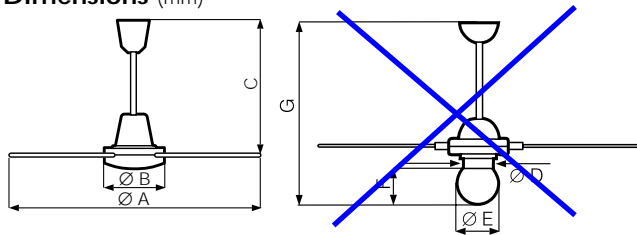

Accessories

(description and data on pages 153-154)

- Infrared remote-control unit (TeleNordik® 5T).
- 5-position speed controller (SCNR5, SCNRL5).
- Wide range of ceilings rods.
- Plus Light Kit (code 22415) for white models, and (code 22416) for wood grain models.

Wiring diagrams shown on page XXVII.

Design: F. Trabucco and M. Vecchi

Dimensions (mm)

Nordik International Plus	Ø A	Ø B	C	Ø D	Ø E	F	G
90/36"	914	209	495	130	200	180	776
120/48"	1218	209	495	130	200	180	776
140/56"	1422	209	495	130	200	180	776
160/60"	1524	209	495	130	200	180	776